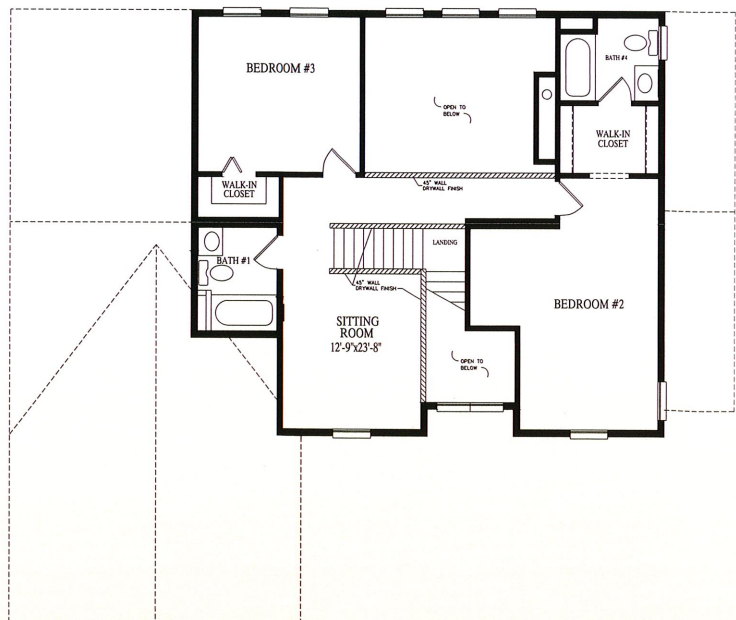

# *West House*

1556 Sq. Ft. Living Area 1st Fl

1077 Sq. Ft. Living Area 2nd Fl

458 Sq. Ft. Garage

45'6" x 55'

**CUSTOM BUILDING**

**SYSTEMS LLC**

200 Custom Avenue  
Middleburg, PA 17842