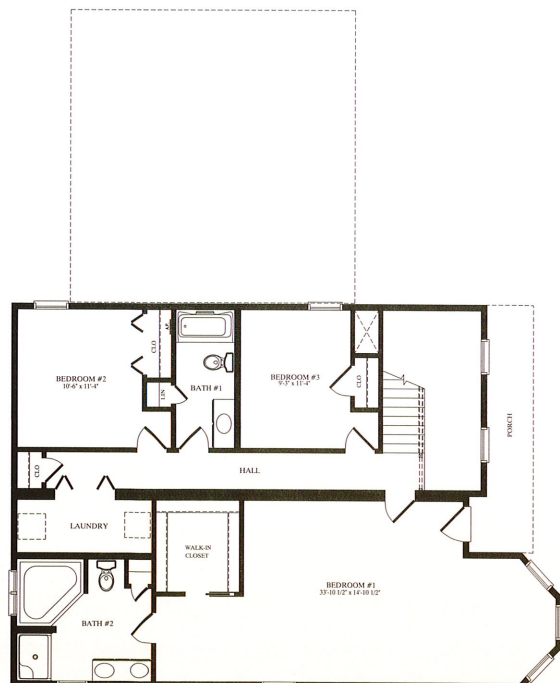

Victorian

1314 Sq. Ft. Living Area 1st Fl

1314 Sq. Ft. Living Area 2nd Fl

576 Sq. Ft. Garage

31'6" x 46'6" + 24' x 24' Garage

CUSTOM BUILDING

SYSTEMS LLC

200 Custom Avenue
Middleburg, PA 17842