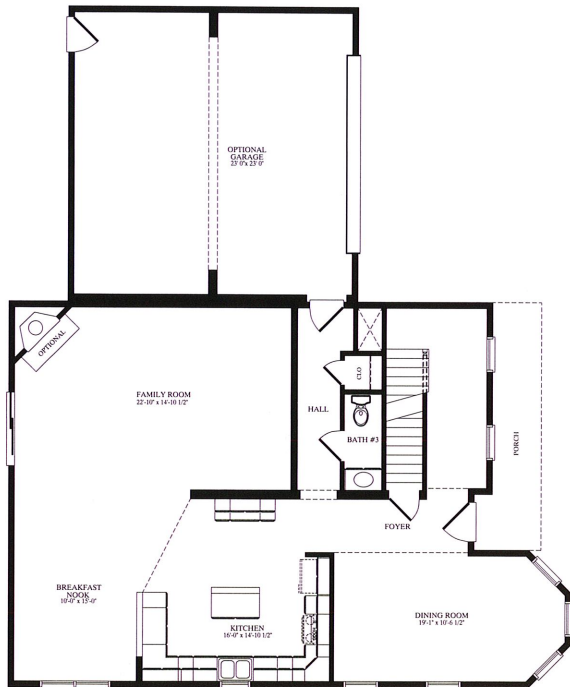

Victorian

1314 Sq. Ft. Living Area 1st Fl

1314 Sq. Ft. Living Area 2nd Fl

576 Sq. Ft. Garage

31'6" x 46'6" + 24' x 24' Garage

CUSTOM BUILDING

SYSTEMS LLC

200 Custom Avenue
Middleburg, PA 17842