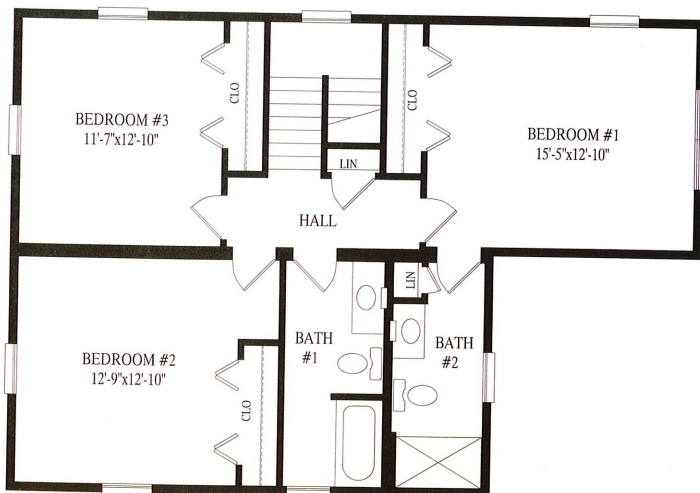

Pike

814 Sq. Ft. Living Area 1st Fl

935 Sq. Ft. Living Area 2nd Fl

286 Sq. Ft. Garage

27'6 x 40'

CUSTOM BUILDING
SYSTEMS LLC

200 Custom Avenue
Middleburg, PA 17842

Phone 888-553-1414