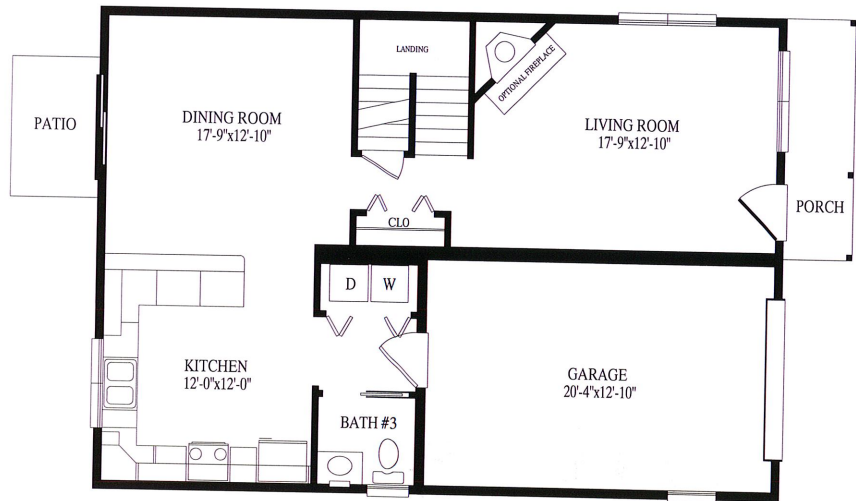

Pike

814 Sq. Ft. Living Area 1st Fl

935 Sq. Ft. Living Area 2nd Fl

286 Sq. Ft. Garage

27'6 x 40'

CUSTOM BUILDING
SYSTEMS LLC

200 Custom Avenue
Middleburg, PA 17842

Phone 888-553-1414