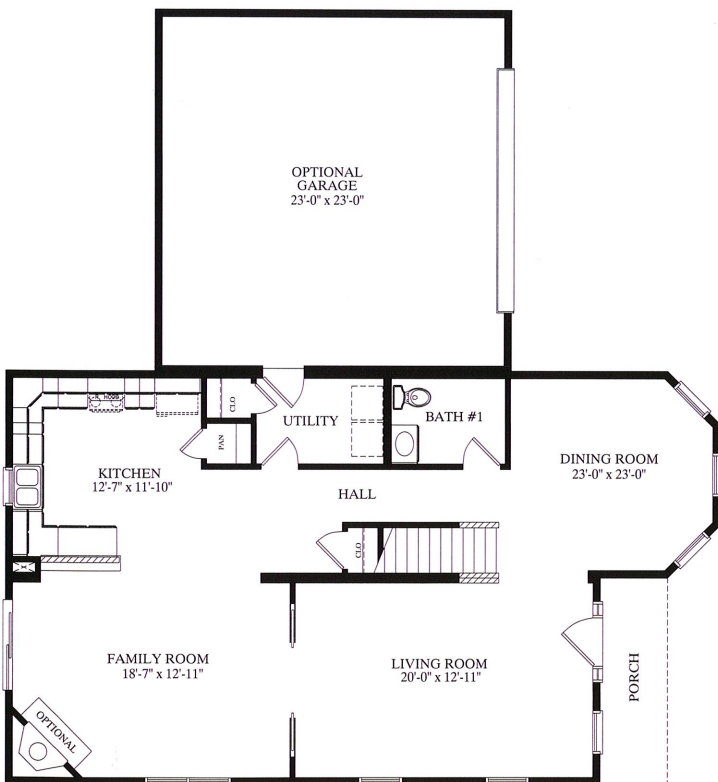

Meadowbrook 2

1198 Sq. Ft. Living Area 1st Fl

1198 Sq. Ft. Living Area 2nd Fl

576 Sq. Ft. Garage

27'6 x 48' + 24' x 24' Garage

**CUSTOM BUILDING
SYSTEMS LLC**

200 Custom Avenue
Middleburg, PA 17842
Phone 888-553-1414
Fax 570-837-8944