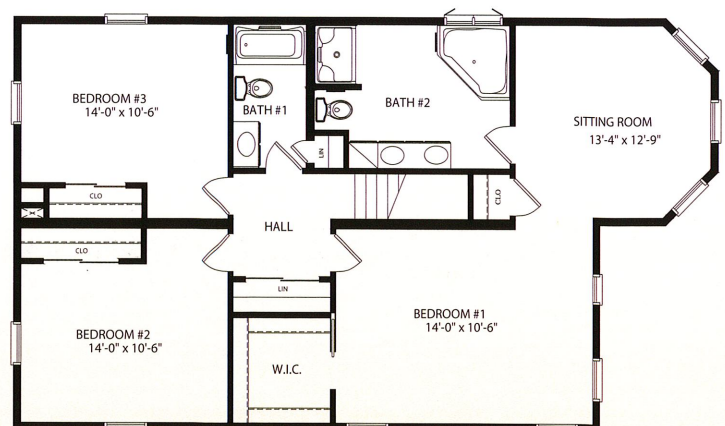

Meadowbrook 2

1198 Sq. Ft. Living Area 1st Fl

1198 Sq. Ft. Living Area 2nd Fl

576 Sq. Ft. Garage

27'6 x 48' + 24' x 24' Garage

**CUSTOM BUILDING
SYSTEMS LLC**

200 Custom Avenue
Middleburg, PA 17842
Phone 888-553-1414
Fax 570-837-8944