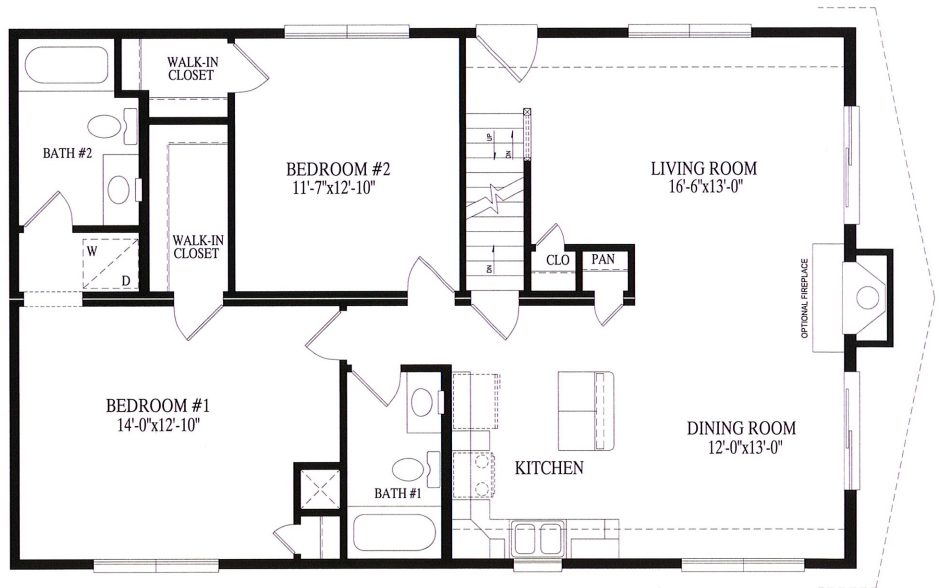

Jackson

1210 Sq. Ft. Living Area 1st Fl

600 Sq. Ft. Unfinished Bonus Area

27'6 x 44'

**CUSTOM BUILDING
SYSTEMS LLC**

200 Custom Avenue
Middleburg, PA 17842

Phone 888-553-1414

Fax 570-837-8944