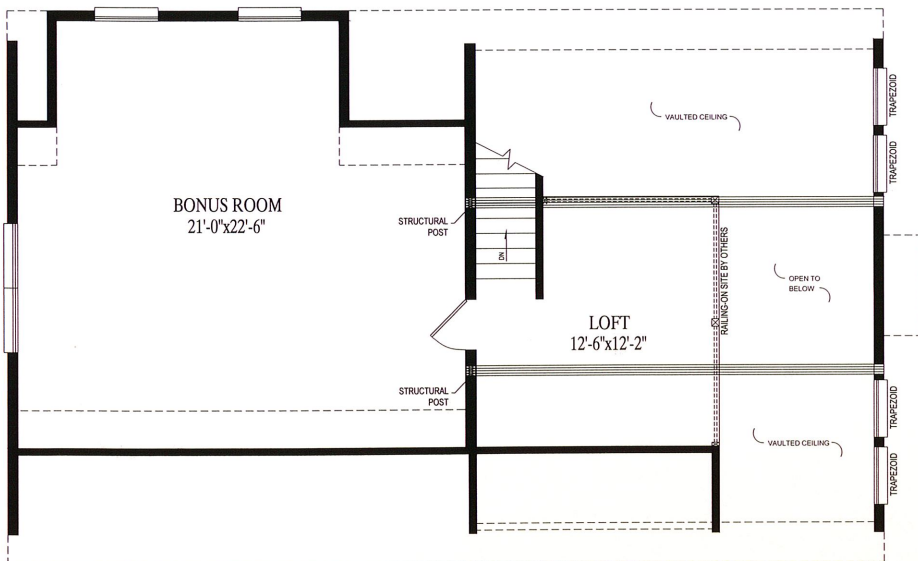

Jackson

1210 Sq. Ft. Living Area 1st Fl

600 Sq. Ft. Unfinished Bonus Area

27'6 x 44'

**CUSTOM BUILDING
SYSTEMS LLC**

200 Custom Avenue
Middleburg, PA 17842

Phone 888-553-1414

Fax 570-837-8944