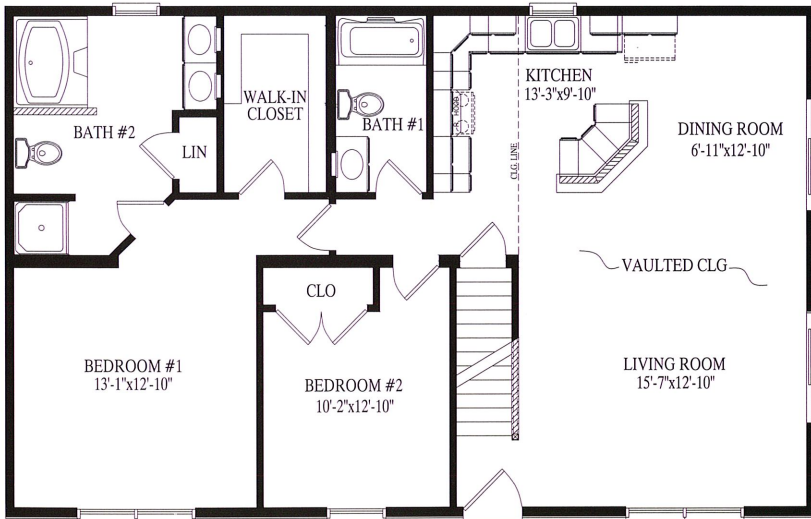

Alpine Chalet

1210 Sq. Ft. Living Area

400 Sq. Ft. Unfinished Bonus Area

27'6 x 44'

**CUSTOM BUILDING
SYSTEMS LLC**

200 Custom Avenue
Middleburg, PA 17842
Phone 888-553-1414
Fax 570-837-8944

www.custombuildingsystems.net