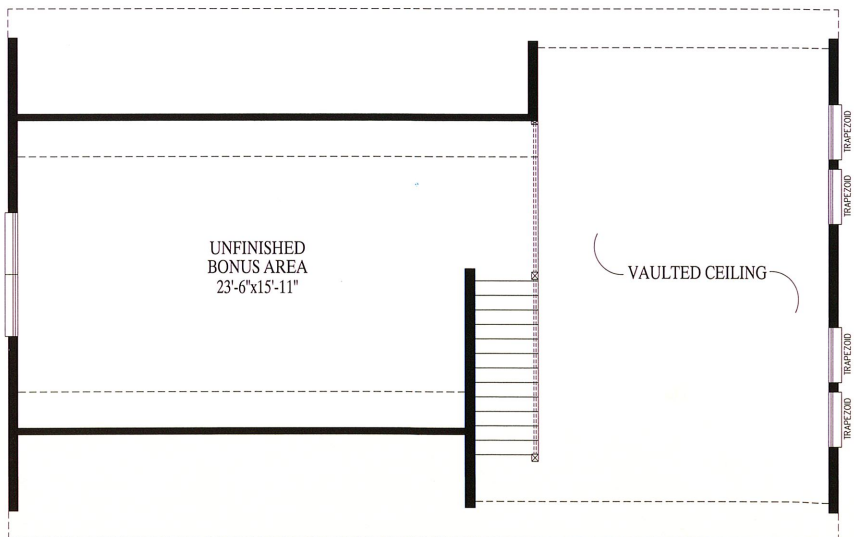

Alpine Chalet

1210 Sq. Ft. Living Area

400 Sq. Ft. Unfinished Bonus Area

27'6 x 44'

**CUSTOM BUILDING
SYSTEMS LLC**

200 Custom Avenue
Middleburg, PA 17842
Phone 888-553-1414
Fax 570-837-8944

www.custombuildingsystems.net